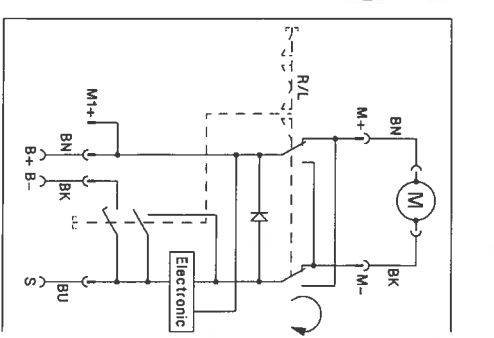

BU = blau, blue, bleu, azul
 BN = braun, brown, brun, marrón
 BK = schwarz, black, noir, negro

- Werkzeugaufnahme
 - Chuck body
 - porte-outil
 - porta-util
- | | |
|--------|-----------|
| 201552 | RI 600-13 |
| 250673 | |
| 76953 | |
| 76952 | |
| 76954 | |
| 76960 | RI 610-24 |

		180 °C 12-02-03	
Modeller HEBEL A2	Status I	Dimensional code / Line 201552 / 13	Production / 12-02-03
Date / Date 15-01-03	Version / 1.0	Drawing / 350003	Drawing / E 91230
Drawing / 12-02-03	Drawing / 12-02-03	Drawing / 12-02-03	Drawing / 12-02-03