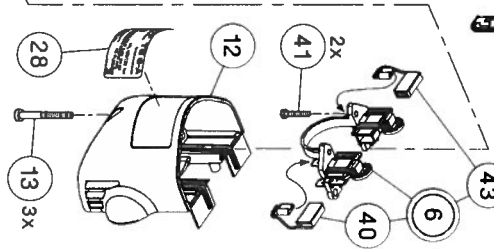

BU = blau, blue, bleu, azul
 BN = braun, brown, brun, marrón
 BK = schwarz, black, noir, negro

- Werkzeugaufnahme
 - Chuck body
 - porte-outil
 - porta-util
- | | |
|--------|-----------|
| 201552 | RI 600-13 |
| 250673 | |
| 76953 | |
| 76952 | |
| 76954 | |
| 76960 | RI 610-24 |

		180 °C 12-02-03	
Modeller HEBEL A2	Status I	Dimensional code / Line 201552 / 13	Production / 12-02-03
Date / Date 15-01-03	Version / 1.0	Drawing / 350003	Drawing / E 91230
Drawing / 12-02-03	Drawing / 12-02-03	Drawing / 12-02-03	Drawing / 12-02-03